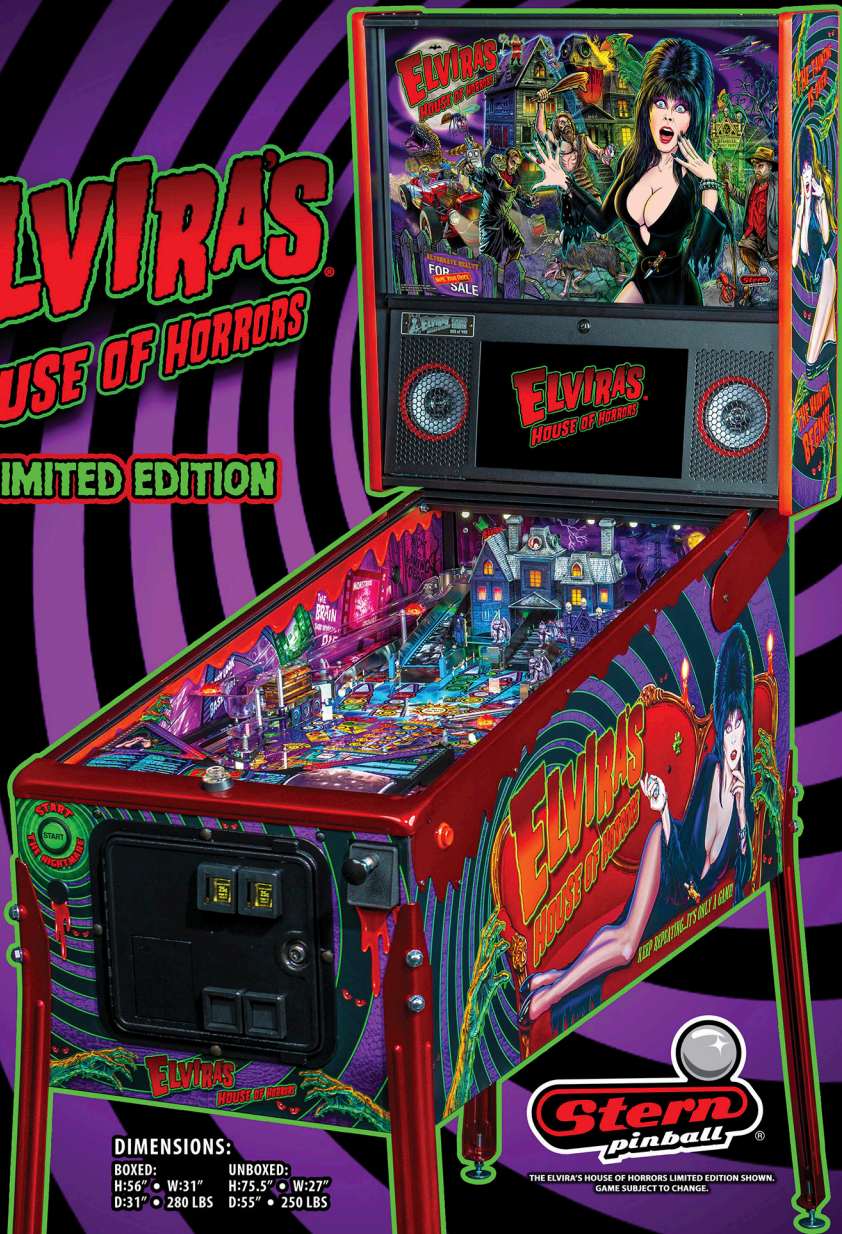

ELVIRA'S HOUSE OF HORRORS

LIMITED EDITION

DIMENSIONS:

BOXED:

H:56" • W:31"

D:31" • 280 LBS

UNBOXED:

H:75.5" • W:27"

D:55" • 250 LBS