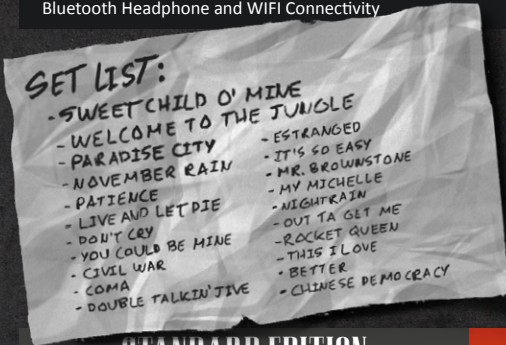

◆ HEADLINER ACT ◆

◆ PLAYFIELD FEATURES ◆

21 Full-Length Studio Master Recordings of GNR Favorites
Exclusive **Original Pinball Music** created and performed by **Slash**
Exclusive **Original Instrumentation and Sound Effect** Recordings performed by **Slash, Duff McKagan, and Richard Fortus**
Game Narration By **Duff McKagan** and **Melissa Reese**
Additional Voice Recording by **Axl Rose, Slash, Richard Fortus, Frank Ferrer, Dizzy Reed** and Gnr announcer **MC Bob**
Timed Play option for every song
Original Hand-Drawn digitally printed Playfield, Cabinet, and Backglass Artwork
Live Footage and Concert Screen Animations from the **Not In This Lifetime World Tour** Showcased on the **27" Backbox Display**
Jukebox Attract Mode Option
New **JJP Hotrails** -Illuminable Non-Destructively Mountable Side Rails
Selectable Content Settings: Family Friendly(default), Adult-Adds explicit songs, video content, and voice work
120 Watt 2.1 Stereo Sound System
Bluetooth Headphone and WIFI Connectivity