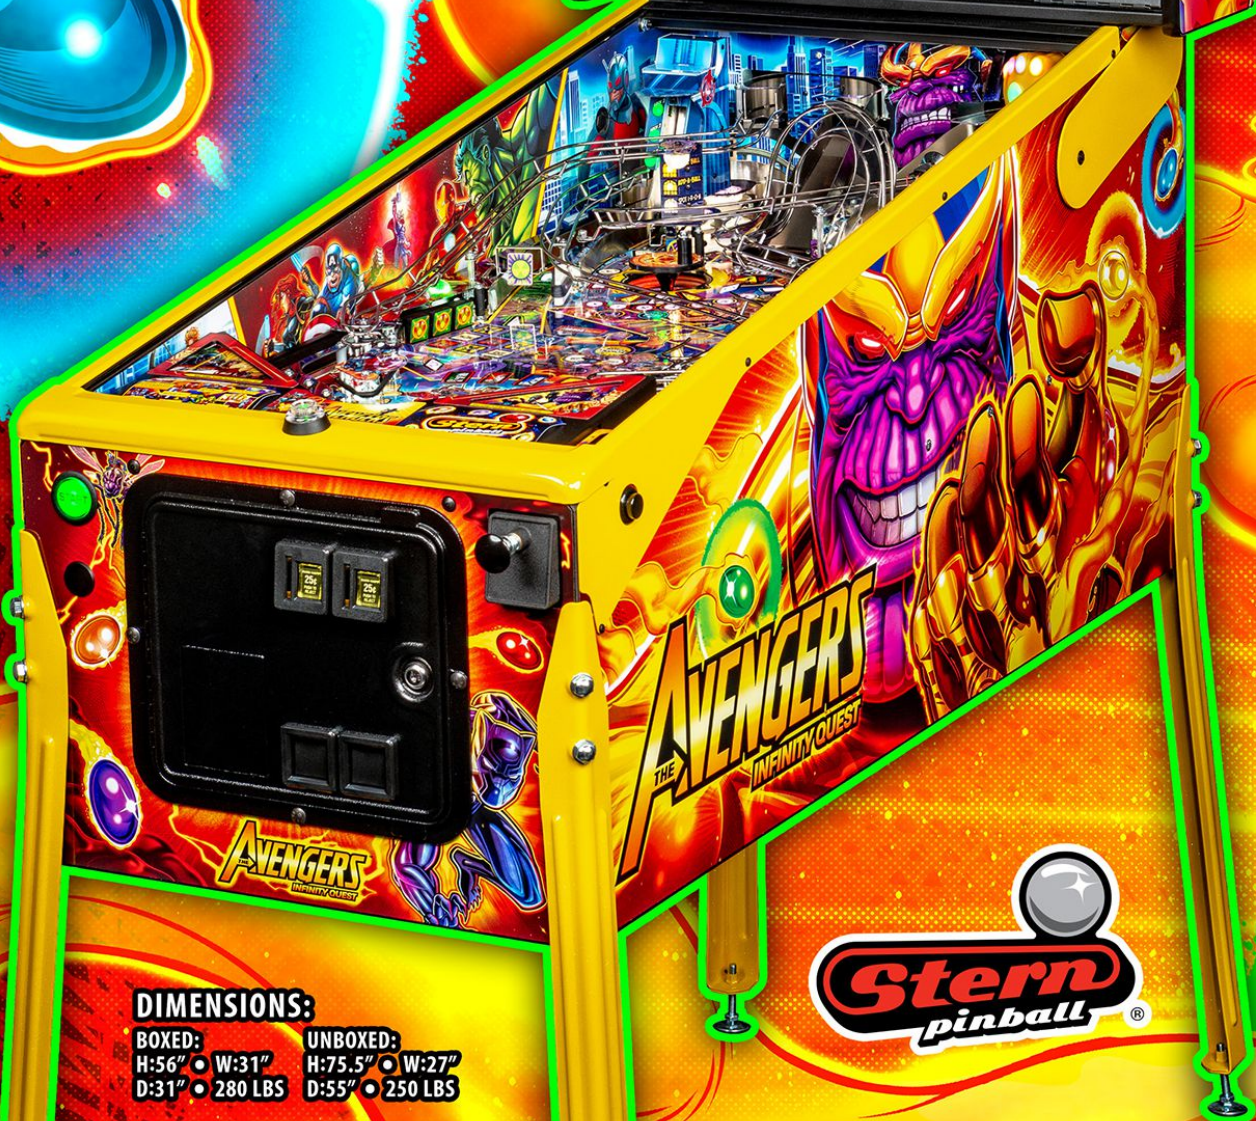

MARVEL
© 2020 MARVEL

WWW.STERNPINBALL.COM

THE AVENGERS

PINBALL INFINITY QUEST
LIMITED EDITION

DIMENSIONS:
BOXED: H:56" • W:31" • D:31" • 280 LBS
UNBOXED: H:75.5" • W:27" • D:55" • 250 LBS

AVENGERS: INFINITY QUEST LIMITED EDITION SHOWN.
GAME SUBJECT TO CHANGE.

MAIN ATTRACTIONS

- All Avengers: Infinity Quest Pinball based on the iconic Super Heroes and Super Villains featured in the hit Marvel Comics' comic book series
- In this pinball adventure, players will transform into their favorite Super Heroes as they battle Thanos and his minions across the cosmos
- Premium and LE models feature an interactive Dr. Strange spinning kinetic sling disc with motorized pop-up disc scoop, transporting pinballs into an underground Portal, a visible subway capable of holding and staging up to 3 balls through custom playfield windows accentuated with dynamic RGB lighting effects
- Gravity defying Avengers Tower magnetic lock ramp with gravitational vari-target and magnet hold, capturing pinballs in midair as players unlock Iron Man Multiball included on all models

THE AVENGERS

PINBALL INFINITY QUEST

GAME FEATURES CONTINUED

- Custom sculpted Thanos Infinity Gauntlet integrated with atmospheric light-up gems
- Thor captive ball
- Triple entrance lower left ramp, shootable via right orbit, plunge, and upper loop shots

BACKGLASS AND ART

- Limited Edition exclusive Thanos themed full color mirrored backglass and unique side cabinet hand-drawn artwork by Zombie Yeti

GENERAL FEATURES

- Stereo sound system with 3-channel amplifier
- Separate treble & bass adjustment
- CPU mounted line-out audio connector for external amplification
- Fade adjustment to control front and bottom speaker outputs